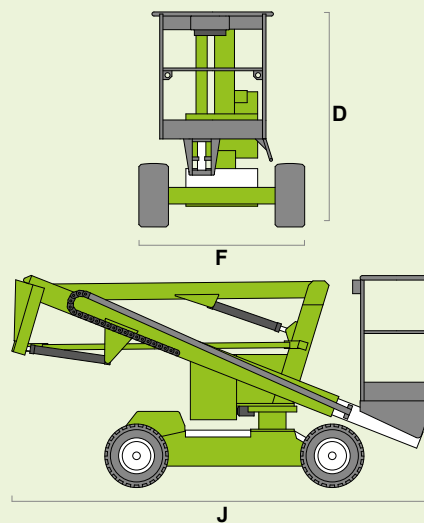

<< go back

niftylift

SP34N

(A) 40ft

(B) 33ft 6in

(C) 20ft

500lbs

3ft 7in x 2ft 2in

(D) 6ft 3in

(F) 4ft 11in

(J) 13ft 5in

2.1mph

13ft 9in

25%
14°

7575lbs

niftylift
1525 S. Buncombe Road,
Greer, SC - 29651
United States
1-800-643-8954
usasales@niftylift.com
www.niftylift.com