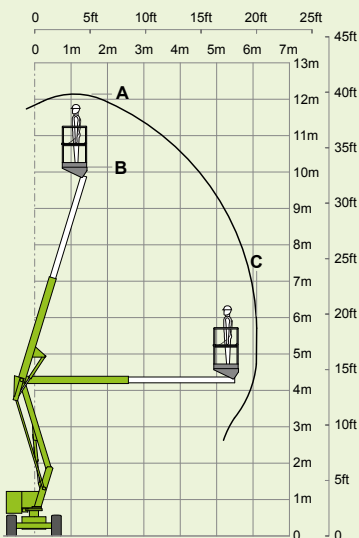

<< go back

niftylift

SP34N

(A) 40ft

(B) 33ft 6in

(C) 20ft

500lbs

3ft 7in x 2ft 2in

(D) 6ft 3in

(F) 4ft 11in

(J) 13ft 5in

2.1mph

13ft 9in

25%
14°

7575lbs

niftylift
1525 S. Buncombe Road,
Greer, SC - 29651
United States
1-800-643-8954
usasales@niftylift.com
www.niftylift.com