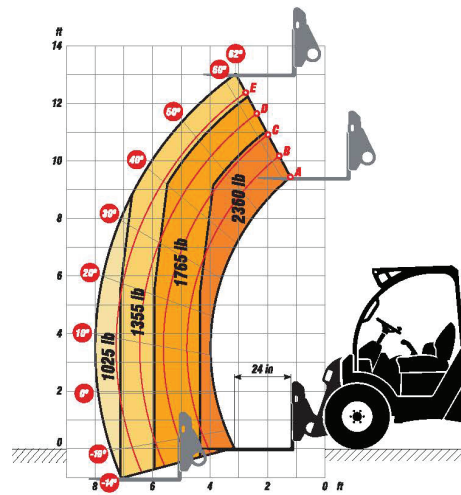

Accessories & Options

- Enclosed Cab
- Work Lights
- Wiper Package
- Front Brick Guard
- 2 in. Ball Hitch
- Cold Weather Package

Attachments

Standard Carriage	41 in.	1.0 m
Universal Carriage	41 in.	1.0 m
Pallet Forks	48 in.	1.2 m
General Purpose Bucket (Universal or JLG Coupler)	55 in.	1.4 m

**AERIAL
TITANS**

866-874-0584

WWW.AERIALTITANS.COM

3013
TELEHANDLER

**AERIAL
TITANS**

866-874-0584
WWW.AERIALTITANS.COM

SKYTRAK

<< go back

Dimensions

All dimensions are approximate.

Load Chart

Universal Skid Steer Coupler

**AERIAL
TITANS** 866-874-0584
WWW.AERIALTITANS.COM

JLG Industries, Inc.
1 JLG Drive
McCconnellsburg, PA 17233-9533
Telephone 717-485-5161
Toll-free in US 877-JLG-LIFT
Fax 717-485-6417
www.jlg.com