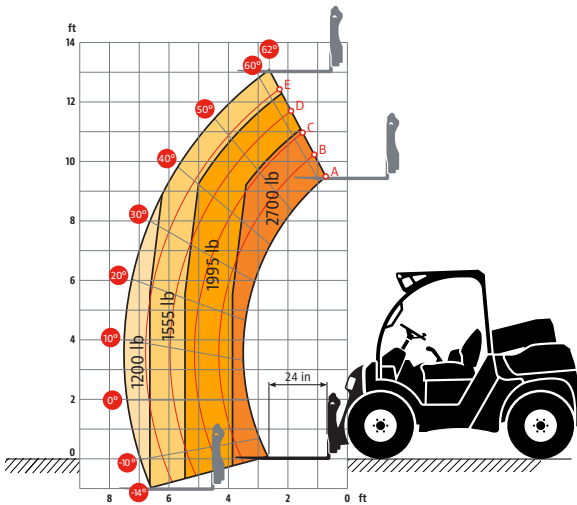

Accessories & Options

- Enclosed Cab
- Work Lights
- Wiper Package
- Front Brick Guard
- 2 in. Ball Hitch
- Cold Weather Package

Attachments

Standard Carriage	41 in.	1.0 m
Universal Carriage	41 in.	1.0 m
Pallet Forks	48 in.	1.2 m
General Purpose Bucket (Universal or JLG Coupler)	55 in.	1.4 m

**AERIAL
TITANS**

866-874-0584

WWW.AERIALTITANS.COM

3013
TELEHANDLER

**AERIAL
TITANS**

866-874-0584
WWW.AERIALTITANS.COM

SKYTRAK

<< go back

Dimensions

All dimensions are approximate.

Load Chart

Universal Skid Steer Coupler

**AERIAL
TITANS** 866-874-0584
WWW.AERIALTITANS.COM

JLG Industries, Inc.
1 JLG Drive
McCconnellsburg, PA 17233-9533
Telephone 717-485-5161
Toll-free in US 877-JLG-LIFT
Fax 717-485-6417
www.jlg.com